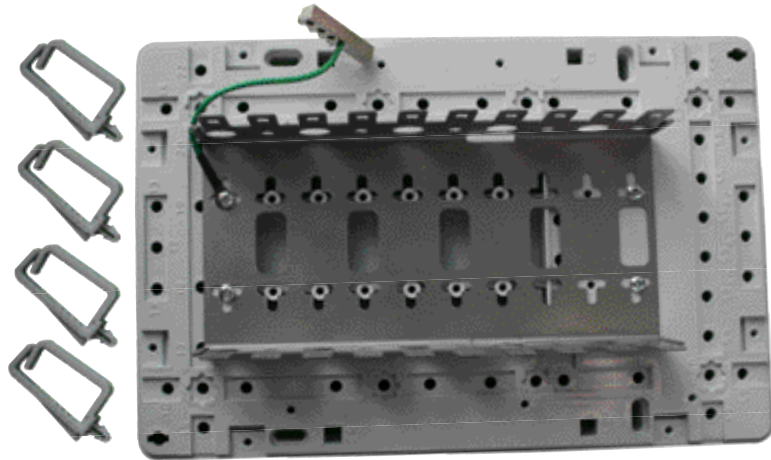

2, 5, 10 Way Connection Boxes

Eland Product Group ATA

Application

2 Way

The ATA2WAY Connection Box is a wall-mounted 20 pair voice connection box manufactured in mid grey flame retardant PVC (Polyvinyl Chloride). It is primarily used for connection of CW1308 voice cabling. It can have up to 2 x 10 pair IDC disconnection strips and designation strips.

Features and Benefits

- Cables access is via lid knockout features
- Internal cable management features incorporating integral jumper rings and a 10 way earth bar
- Two captive screws ensure the lid is kept firmly in place.
- Mark up field to underside of lid for labelling and identification

5 Way

The ATA5WAY Connection Box is a wall-mounted 50 pair voice connection box manufactured in mid grey flame retardant PVC (Polyvinyl Chloride). It is primarily used for connection of CW1308 voice cabling. It can have up to 5 x 10 pair IDC disconnection strips and designation strips.

10 Way

The ATA10WAY Connection Box is a wall-mounted 100 pair voice connection box manufactured in mid grey flame retardant PVC (Polyvinyl Chloride). It is primarily used for connection of CW1308 voice cabling. It can have up to 10 x 10 pair IDC disconnection strips and designation strips.