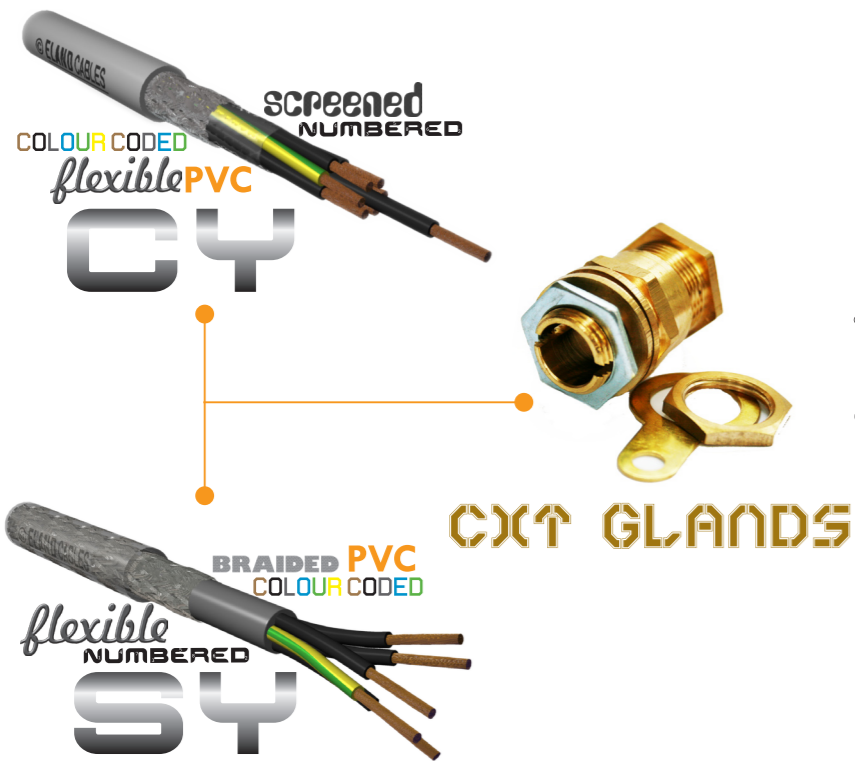

“I want...

No. of cores

Size mm ²	2			3			4			5			7		8		12		18		25	
	SY	CY	CY LSZH	SY	CY	CY LSZH	SY	CY	CY LSZH	SY	CY	CY LSZH	SY	CY	SY	CY	SY	CY	SY	CY	SY	CY
0.50	-	20SS	-	20SS	20SS	-	-	20SS	-	-	20SS	-	-	20S	-	-	-	20S	20	-	-	-
0.75	20S	20SS	20SS	20S	20SS	20SS	20S	20SS	20SS	20S	20S	20S	20S	20S	-	-	20	20S	25	20	25	-
1.00	20S	20SS	20SS	20S	20SS	20SS	20S	20S	20S	20S	20S	20S	20S	20S	-	-	20	20S	25	20	25	-
1.50	20S	20SS	20S	20S	20S	20S	20S	20S	20S	20S	20S	20S	20S	20S	20	-	25	20	25	-	25	-
2.50	-	20S	-	20S	20S	-	20S	20S	-	20	20S	-	20	20	-	-	25	-	32	-	32	-
4.00	-	-	-	20	-	-	20	-	-	25	-	-	-	-	-	-	-	-	-	-	-	-
6.00	-	-	-	25	-	-	25	-	-	25	-	-	-	-	-	-	-	-	-	-	-	-
10.00	-	-	-	25	-	-	25	-	-	32	-	-	-	-	-	-	-	-	-	-	-	-
16.00	-	-	-	32	-	-	32	-	-	32	-	-	-	-	-	-	-	-	-	-	-	-
25.00	-	-	-	-	-	-	32	-	-	40	-	-	-	-	-	-	-	-	-	-	-	-
35.00	-	-	-	-	-	-	40	-	-	50S	-	-	-	-	-	-	-	-	-	-	-	-
50.00	-	-	-	-	-	-	50S	-	-	-	-	-	-	-	-	-	-	-	-	-	-	-
70.00	-	-	-	-	-	-	50	-	-	-	-	-	-	-	-	-	-	-	-	-	-	-
95.00	-	-	-	-	-	-	50	-	-	-	-	-	-	-	-	-	-	-	-	-	-	-

Size	Range mm
20SS	3.0-8.6
20S	7.0-11.6
20	10.5-13.8
25	12.5-19.8
32	18.5-26.3
40	25.0-32.1
50S	30.5-38.1
50	36.5-44.0

This chart is for guidance only – actual cable dimensions should be considered before making final selection as these may vary due to manufacturing tolerances. The sizes shown in the above chart are based on matching CXT Glands from Eland Cables to Eland Cables' range of SY and CY Control Flexible Cables.